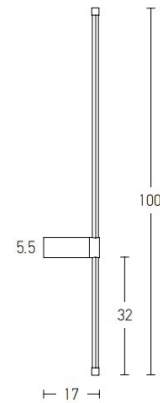

Product Data Sheet

Code 20116

Color: Black Matt

Date: 10/11/2025
Zambelis Lights

Physical Specifications

Luminaire Type	Indoor Wall Lights
Special Feature	Movable Profile
Color	Black Matt
Material	Aluminium - Acrylic
IP	20
Warranty	3 Years

Dimensions Reference

Overall Dimensions	Ø: 1.6cm L: 17cm H: 100cm
Base	Ø: 5.5cm H: 15cm
Cable & Wires	None
Cutting Hole	None
Depth Required	None

Illumination Data

Color Temperature	3000K
Cri	80
Lumen Output	1506Lm
Beam Angle	360° in a sphere
UGR	N/A
Energy Efficiency Class	E
Indicative Lifetime	L70B50 30000h
Mc Adam	SDCM<2.7

Packing Info

Package Size	L: 102cm W: 15cm H: 7cm
Gross Weight	1.35kg

Product Description

Wall LED Light 20W 3000K
Aluminium - Acrylic Black Matt

www.zambelislights.gr | info@zambelislights.gr