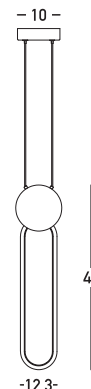

Product Data Sheet

Date: 6/11/2025
Zambelis Lights

Code 23101

Color: Black Matt

Gold Matt Ring

Physical Specifications

Luminaire Type	Indoor Single Pendant Lights
Color	Black Matt-Gold Matt Ring
Material	Aluminum - Silicone
IP	20
Warranty	3 Years

Dimensions Reference

Overall Dimensions	L: 12.3cm W: 3cm H: 48cm
Base	Ø: 10cm H: 3.2cm
Profile	L: 1.5cm H: 2cm
Cable & Wires	200cm Cable Adjustable
Cutting Hole	None
Depth Required	None

Illumination Data

Color Temperature	3000K
Cri	80
Lumen Output	765Lm
Beam Angle	360° in a sphere
UGR	N/A
Energy Efficiency Class	E
Indicative Lifetime	L70B50 30000h
Mc Adam	SDCM<0.9

Electrical Specifications

Input Voltage	220-240V
Operating Frequency	50/60Hz
Power	13W
Supply Current	300mA
Voltage Compatibility	N/A
Light Source	LED Built in
Dimming Options	Triac
Safety Class	I

Packing Info

Package Size	L: 67cm W: 18cm H: 10.5cm
Gross Weight	1.2kg

Product Description

Pendant LED Light 13W 3000K Black Matt
Gold Matt Ring - Aluminium - Silicone