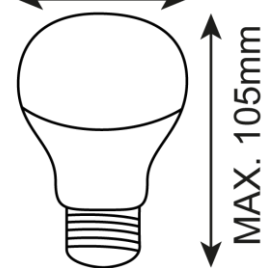

# argon® LAMPY

MAX. 50mm

E27 LED MAX 15W  ATRANI 8354