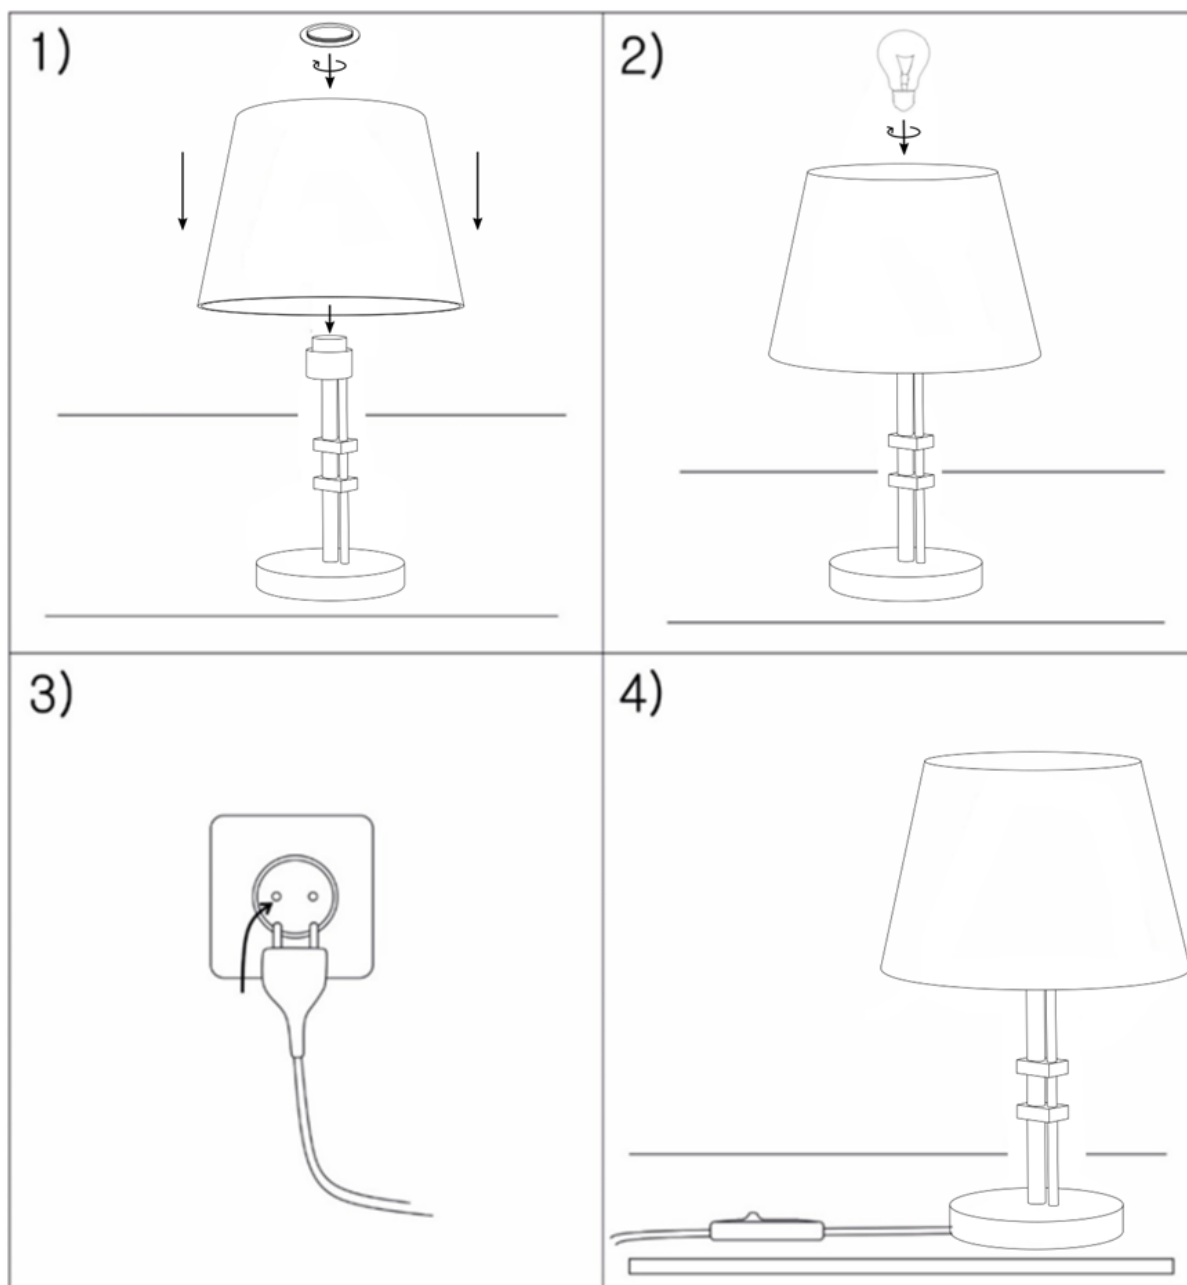

# argon® LAMPY

MAX. 50mm

E27 LED MAX 15W  ATRANI 8354