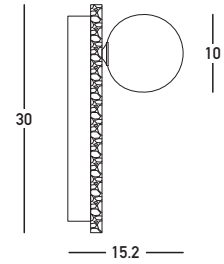

Product Data Sheet

Date: 23/10/2025
Zambelis Lights

Code 25316

Color: Natural Stone

Physical Specifications

Luminaire Type	Indoor Wall Lights
Color	Natural Stone
Material	Stone - Metal - Opal Glass
IP	20
Warranty	3 Years

Dimensions Reference

Overall Dimensions	Ø: 30cm L: 15.2cm
Glass	Ø: 10cm
Cable & Wires	None
Cutting Hole	None
Depth Required	None

Illumination Data

Color Temperature	N/A
Cri	N/A
Lumen Output	N/A
Beam Angle	N/A
UGR	N/A
Energy Efficiency Class	N/A
Indicative Lifetime	N/A
Mc Adam	N/A

Electrical Specifications

Input Voltage	220-240V
Operating Frequency	50/60Hz
Power	5W MAX
Light Source	1x G9 Bulb (not included)
Dimming Options	None
Safety Class	I

Packing Info

Package Size	L: 48cm W: 37cm H: 17cm
Gross Weight	3.7kg