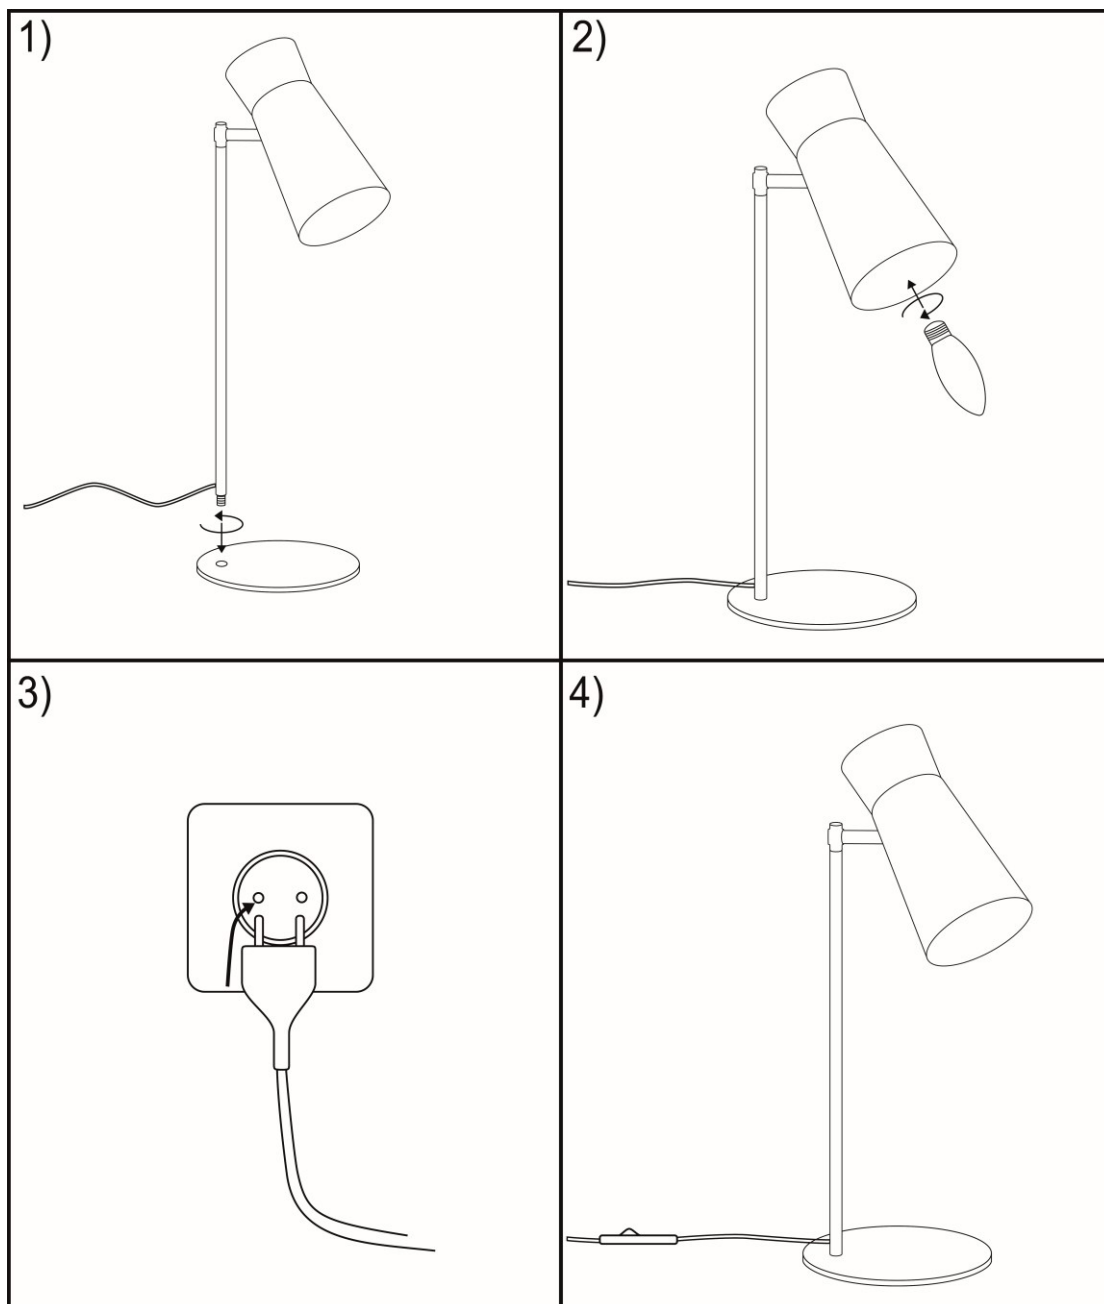

argon® LAMPY

LORD 8875

MAX. 35mm

E14 LED MAX 7W  LORD 8875