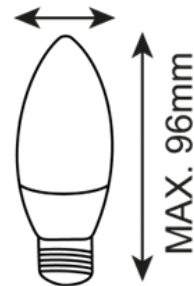

argon® LAMPY

LORD 8875

MAX. 35mm

E14 LED MAX 7W  LORD 8875