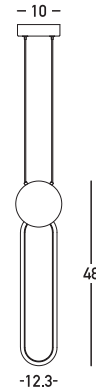

Product Data Sheet

Date: 6/11/2025
Zambelis Lights

Code 23100

Color: Gold Matt

Black Matt Ring

Physical Specifications

Luminaire Type	Indoor Single Pendant Lights
Color	Gold Matt-Black Matt Ring
Material	Aluminum - Silicone
IP	20
Warranty	3 Years

Dimensions Reference

Overall Dimensions	L: 12.3cm W: 3cm H: 48cm
Base	Ø: 10cm H: 3.2cm
Profile	L: 1.5cm H: 2cm
Cable & Wires	200cm Cable Adjustable
Cutting Hole	None
Depth Required	None

Illumination Data

Color Temperature	3000K
Cri	80
Lumen Output	765Lm
Beam Angle	360° in a sphere
UGR	N/A
Energy Efficiency Class	E
Indicative Lifetime	L70B50 30000h
Mc Adam	SDCM<0.9

Electrical Specifications

Input Voltage	220-240V
Operating Frequency	50/60Hz
Power	13W
Supply Current	300mA
Voltage Compatibility	N/A
Light Source	LED Built in
Dimming Options	Triac
Safety Class	I

Packing Info

Package Size	L: 67cm W: 18cm H: 10.5cm
Gross Weight	1.2kg

Product Description

Pendant LED Light 13W 3000K Gold Matt
Black Matt Ring - Aluminium - Silicone

www.zambelislights.gr | info@zambelislights.gr