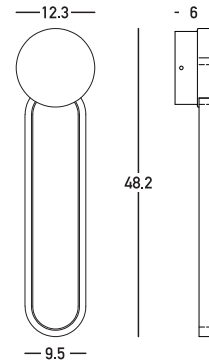

Product Data Sheet

Date: 6/11/2025
Zambelis Lights

Code 23103

Color: Gold Matt

Black Matt Ring

Physical Specifications

Luminaire Type	Indoor Wall Lights
Color	Gold Matt-Black Matt Ring
Material	Aluminum - Silicone
IP	20
Warranty	3 Years

Dimensions Reference

Overall Dimensions	L: 6cm W: 12.3cm H: 48.2cm
Base	Ø: 12.3cm L: 6cm
Profile	L: 2cm H: 1.5cm
Cable & Wires	None
Cutting Hole	None
Depth Required	None

Illumination Data

Color Temperature	3000K
Cri	80
Lumen Output	765Lm
Beam Angle	360° in a sphere
UGR	N/A
Energy Efficiency Class	E
Indicative Lifetime	L70B50 30000h
Mc Adam	SDCM<0.9

Package Size	L: 54cm W: 19cm H: 12.5cm
Gross Weight	0.5kg

Product Description

Wall LED Light 13W 3000K Gold Matt
Black Matt Ring - Aluminium - Silicone

www.zambelislights.gr | info@zambelislights.gr