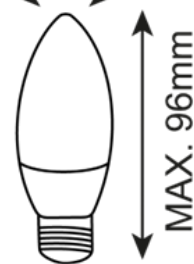

# argon® LAMPY

LORD 8872

MAX. 35mm

E14 LED MAX 7W  LORD 8872