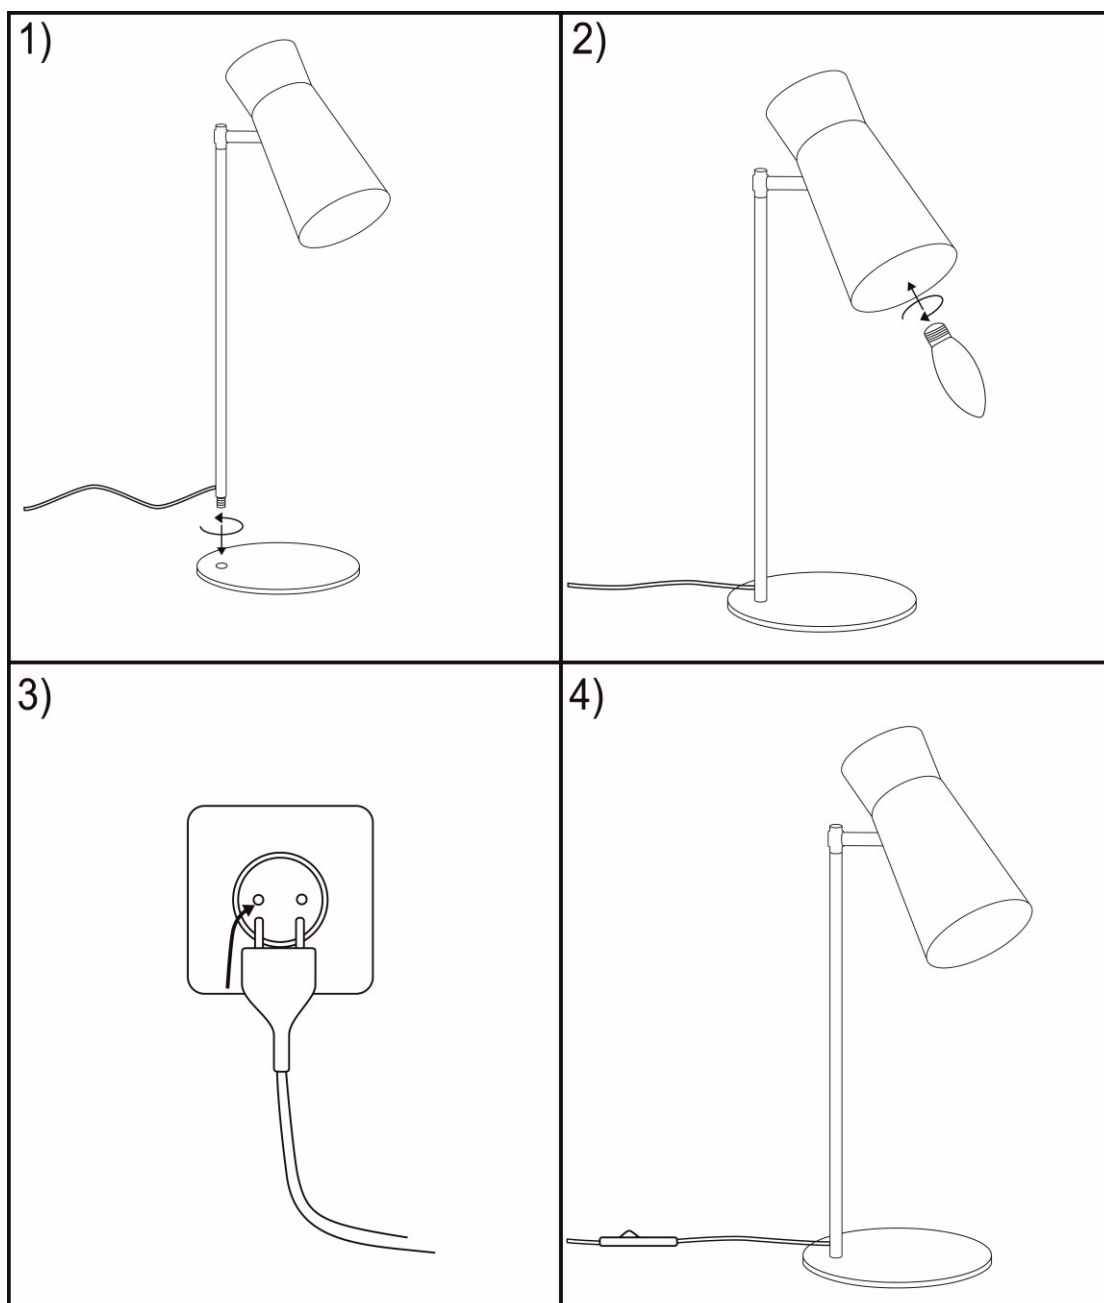

# argon® LAMPY

LORD 8872

MAX. 35mm

E14 LED MAX 7W  LORD 8872