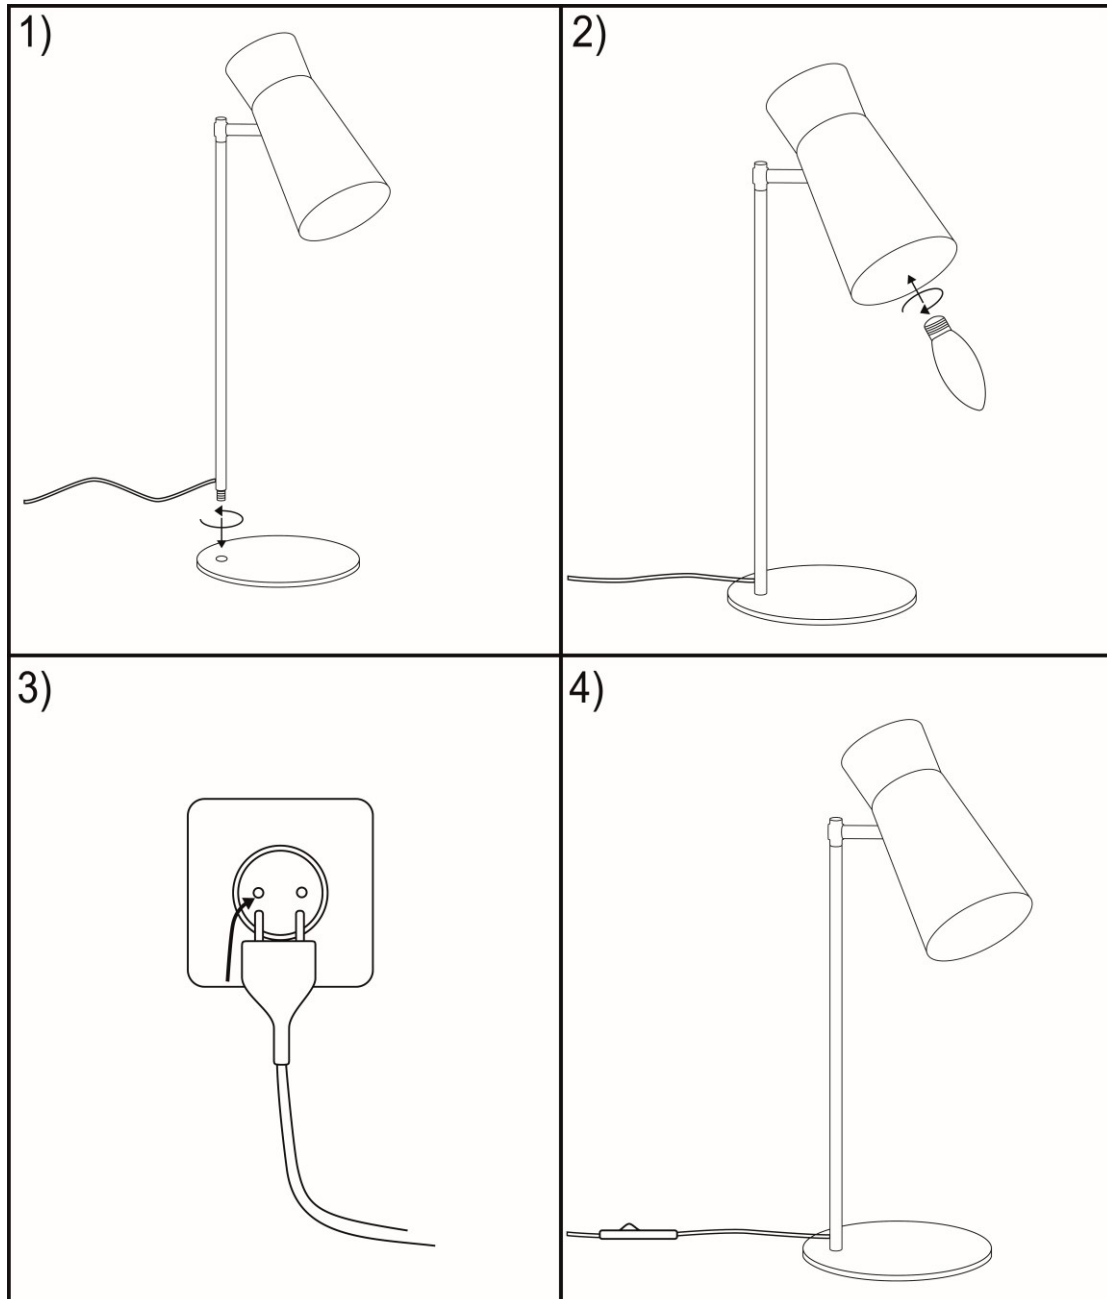

argon® LAMPY

LORD 8877

MAX. 35mm

E14 LED MAX 7W  LORD 8877