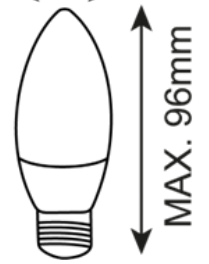

argon® LAMPY

LORD 8877

MAX. 35mm

E14 LED MAX 7W  LORD 8877