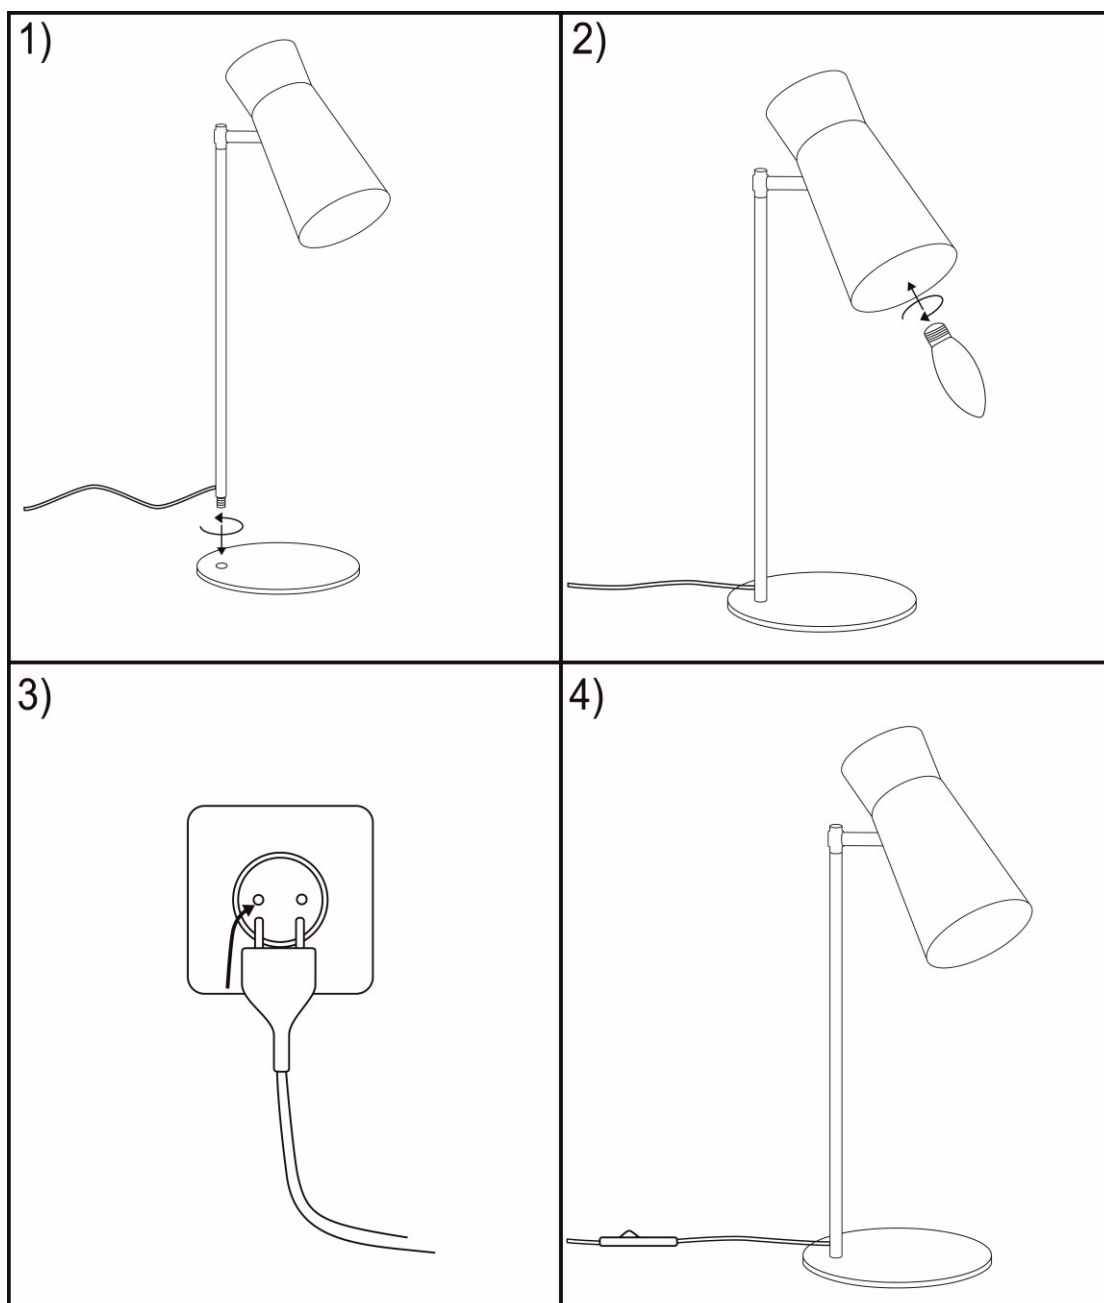

argon® LAMPY

LORD 8873

MAX. 35mm

E14 LED MAX 7W  LORD 8873