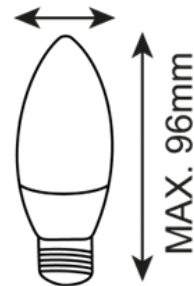

argon® LAMPY

LORD 8873

MAX. 35mm

E14 LED MAX 7W  LORD 8873