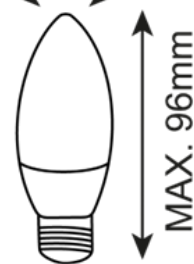

argon® LAMPY

LORD 8874

MAX. 35mm

E14 LED MAX 7W  LORD 8874