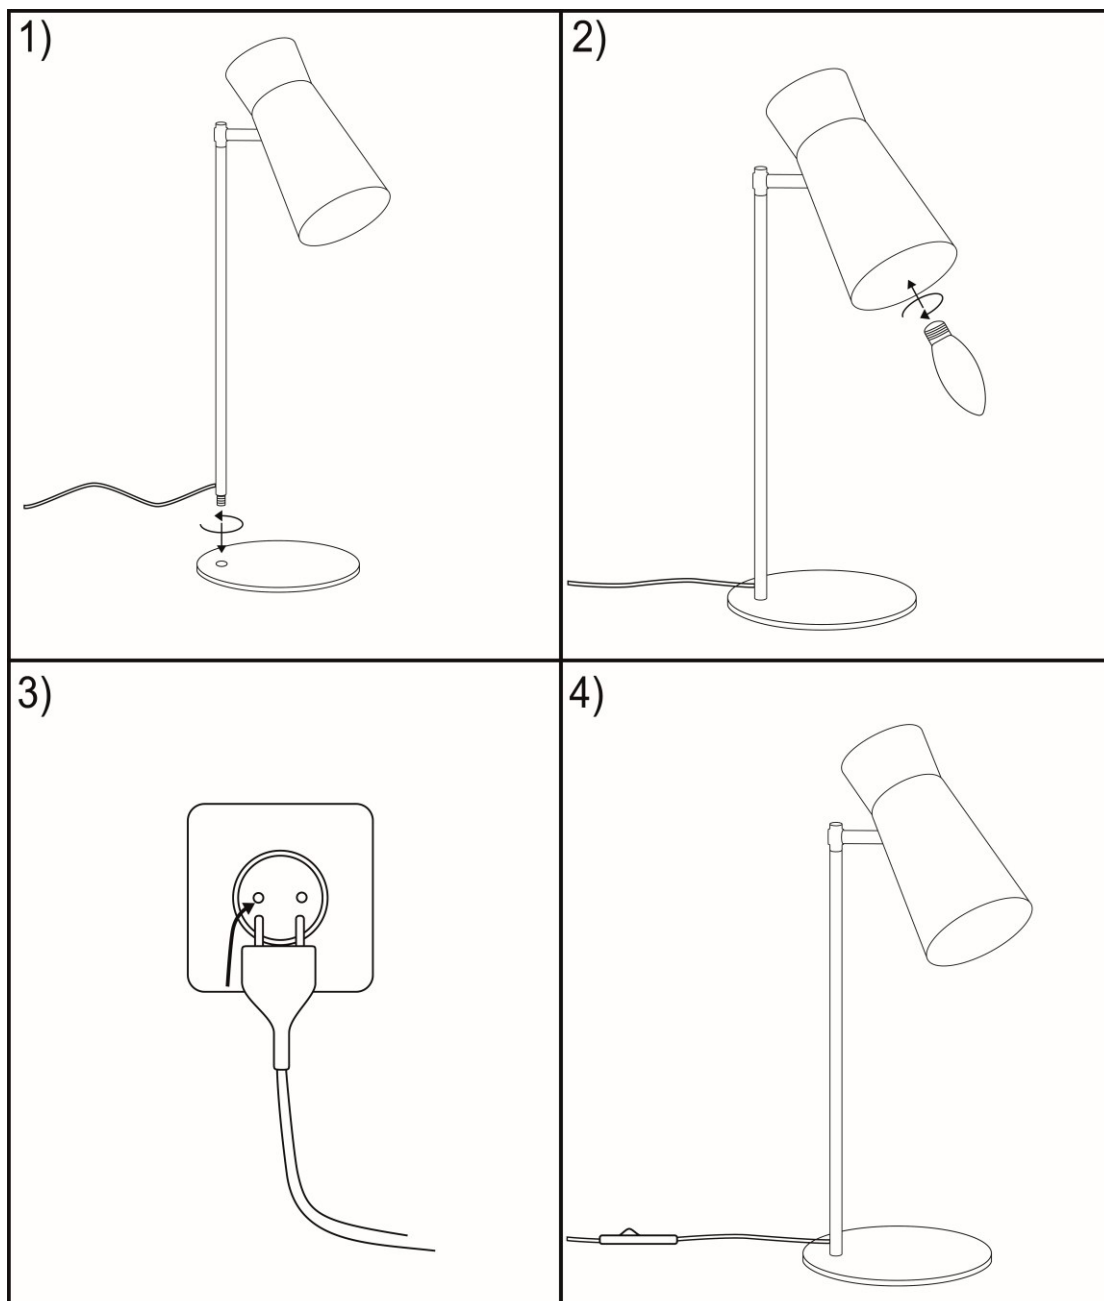

argon® LAMPY

LORD 8874

MAX. 35mm

E14 LED MAX 7W  LORD 8874