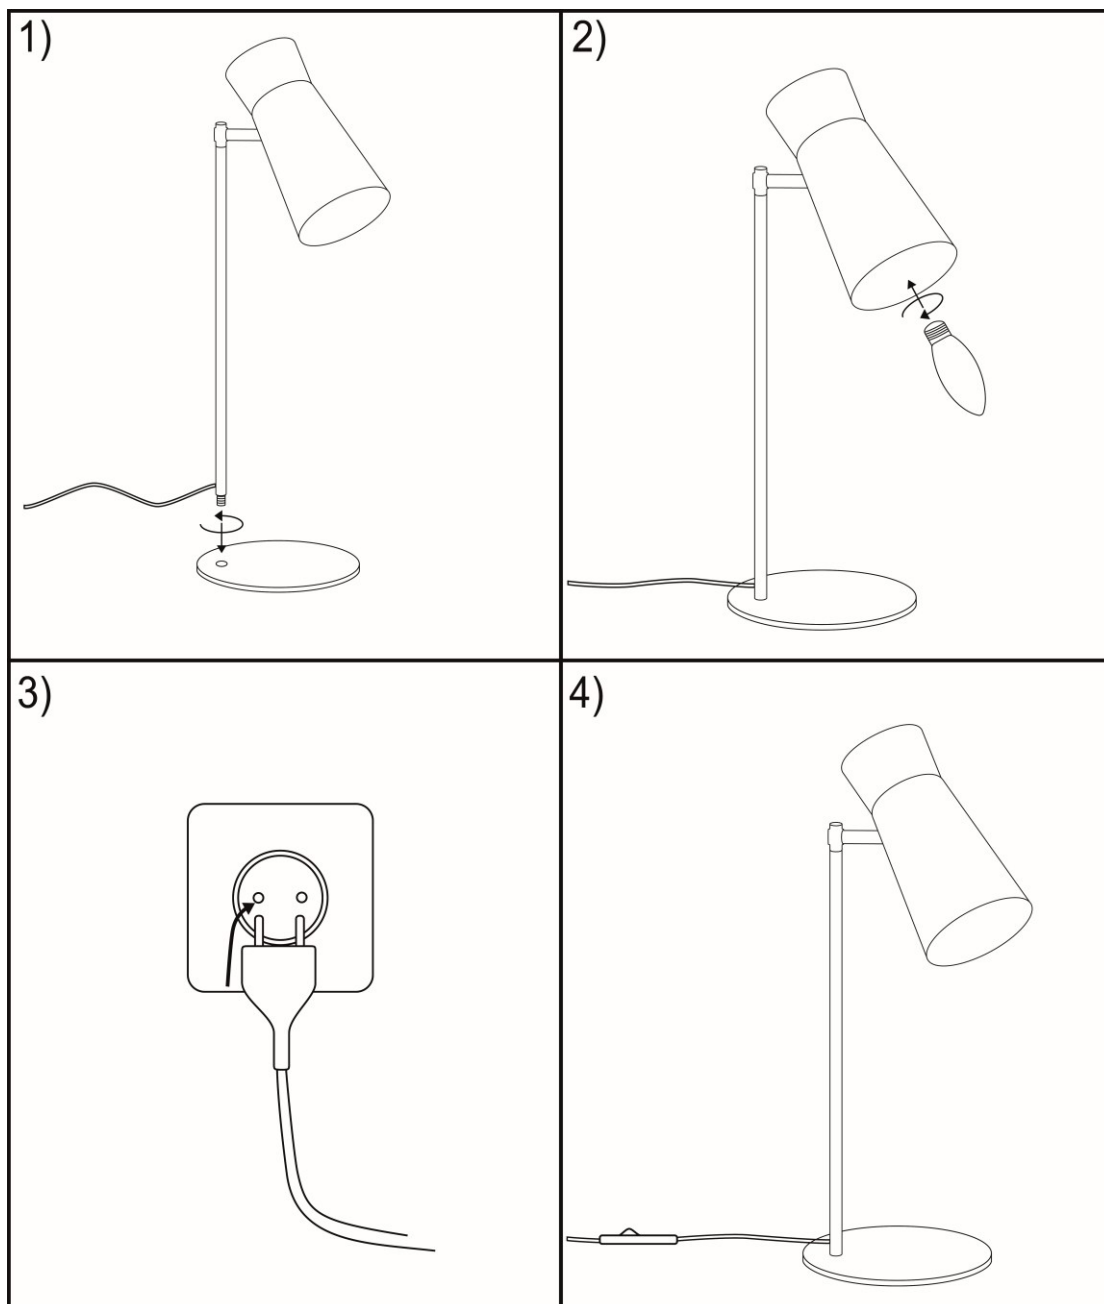

argon® LAMPY

LORD 8876

MAX. 35mm

E14 LED MAX 7W  LORD 8876