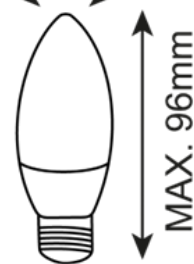

argon® LAMPY

LORD 8876

MAX. 35mm

E14 LED MAX 7W  LORD 8876